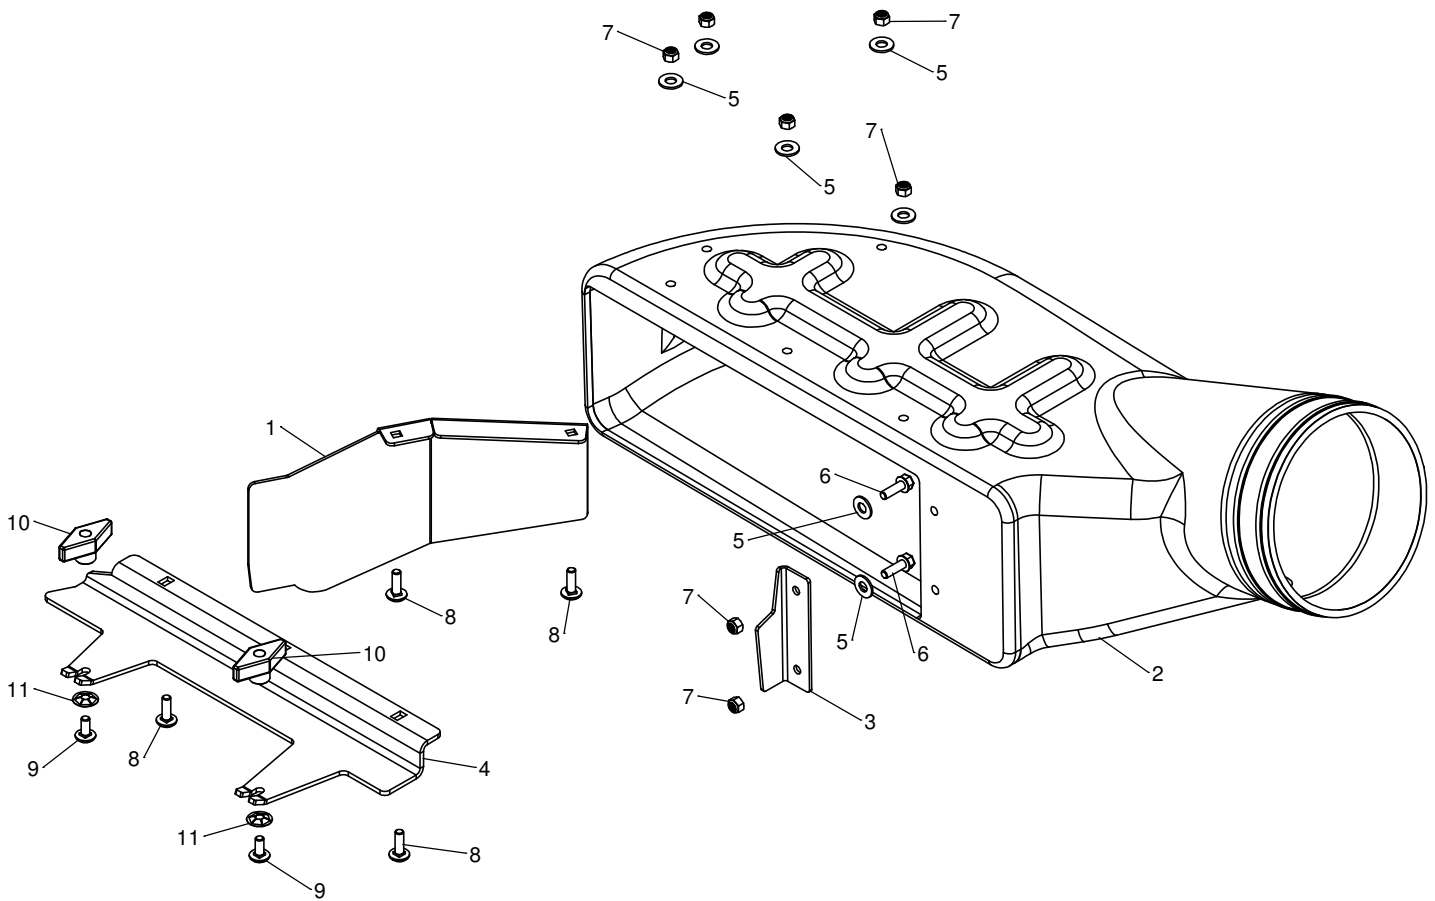

# TK95082 - 72" Deere Boot Kit

#	Part #	Qty	Description
1	ST48565	1	Deflector 72
2	ST48533-02	1	Boot for 60" and 72" decks
3	ST48563	1	Rear Angle 72
4	ST48564	1	Boot Mount 72
5	ST65003	7	3/8 Flat Washer
6	ST65014	2	5/16 x 1 Flange Bolt
7	ST65097	7	5/16" Nylon Lock Nut
8	ST65140	5	5/16 x 1 Carriage Bolt
9	ST65006	2	5/16 x 3/4 Carriage Bolt
10	ST48505	2	Knob, 2 Arm 5/16-18 Thread Thru
11	ST65268	2	Push Nut ø5/16 bolt